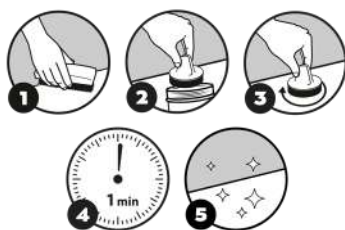

— How to use

1. Remove dust and dirt from the surface.
2. Soak the sponge generously.
3. Spread the cream evenly over the leather, covering the entire surface without leaving it dries while applying.
4. Let dry 1 minute.
5. Self-shine without brushing or buffing.

— Tips

- Choose the color in the attached color chart that matches better with your shoes.
- If you want to remove this product, we recommend using the Tarrago Universal Cleaner.
- This product does not contains silicones because can block the leather pores and does not allows them breath.
- This product is not classified as an irritant or flammable, it can be shipped by air without restrictions.
- Not suitable for suede and nubuck.